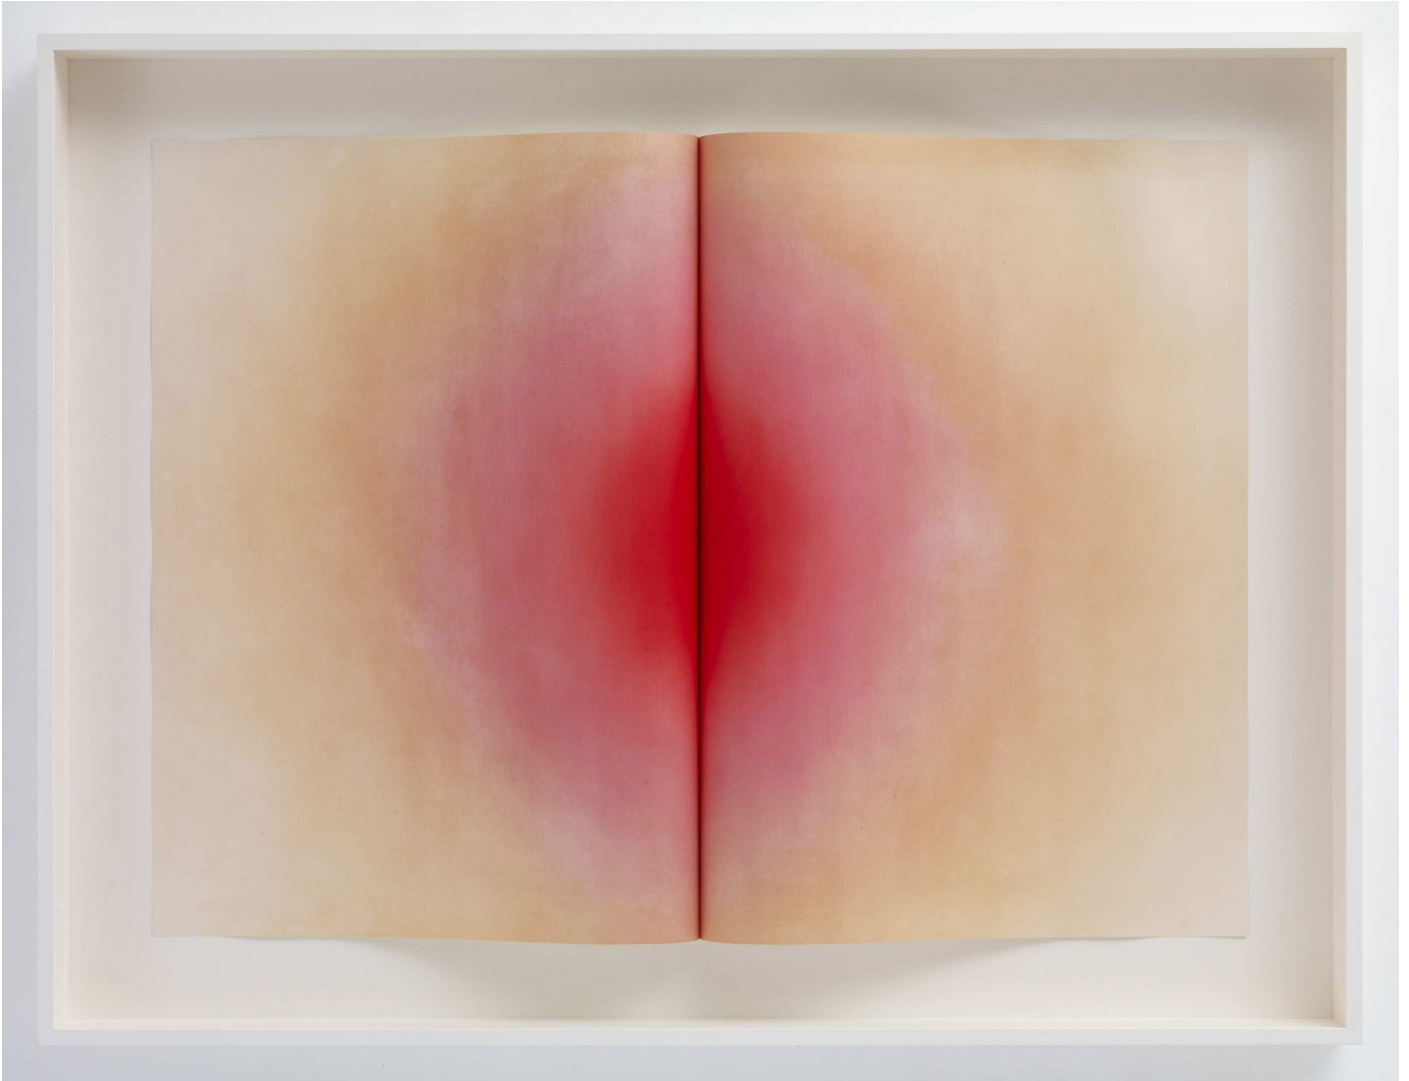

LORENA RUIZ DE VILLA

CONTEMPORARY ART

ANISH KAPOOR

*Fold, I*

Colour etchings on two sheets

Printed on 350gsm Hahnemühle bright white paper

Sheet size each: 96.5 x 72.5 cm

Framed size: 157 x 119.8 x 12.8 cm