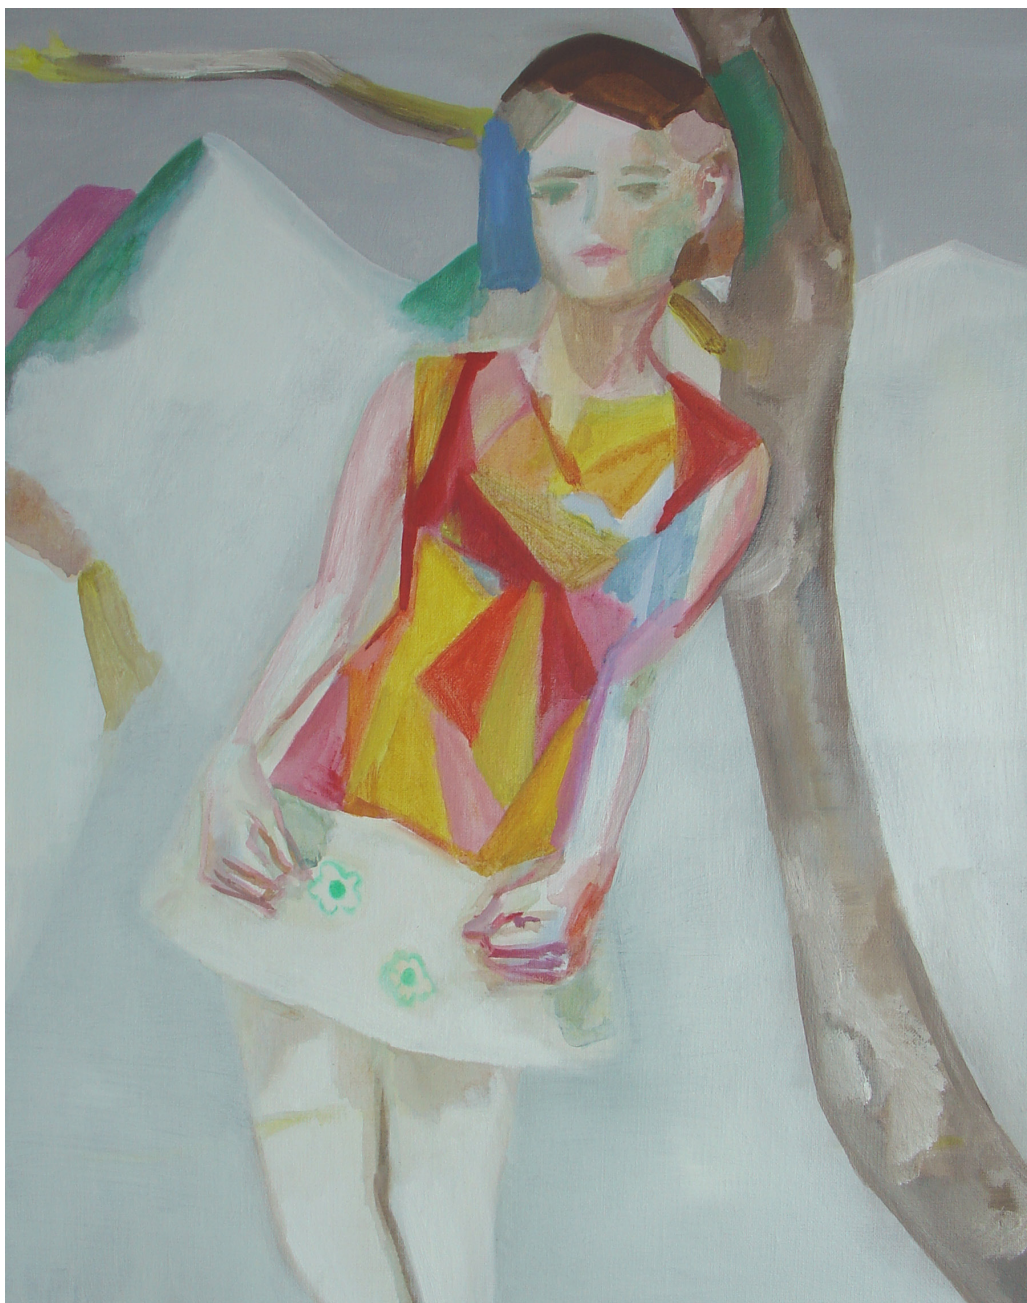

LORENA RUIZ DE VILLA

CONTEMPORARY ART

SEN CHUNG

Body Language, 2009
Oil on canvas
50 x 40 cm
66 x 56 cm (framed)

LORENA RUIZ DE VILLA

CONTEMPORARY ART

SEN CHUNG