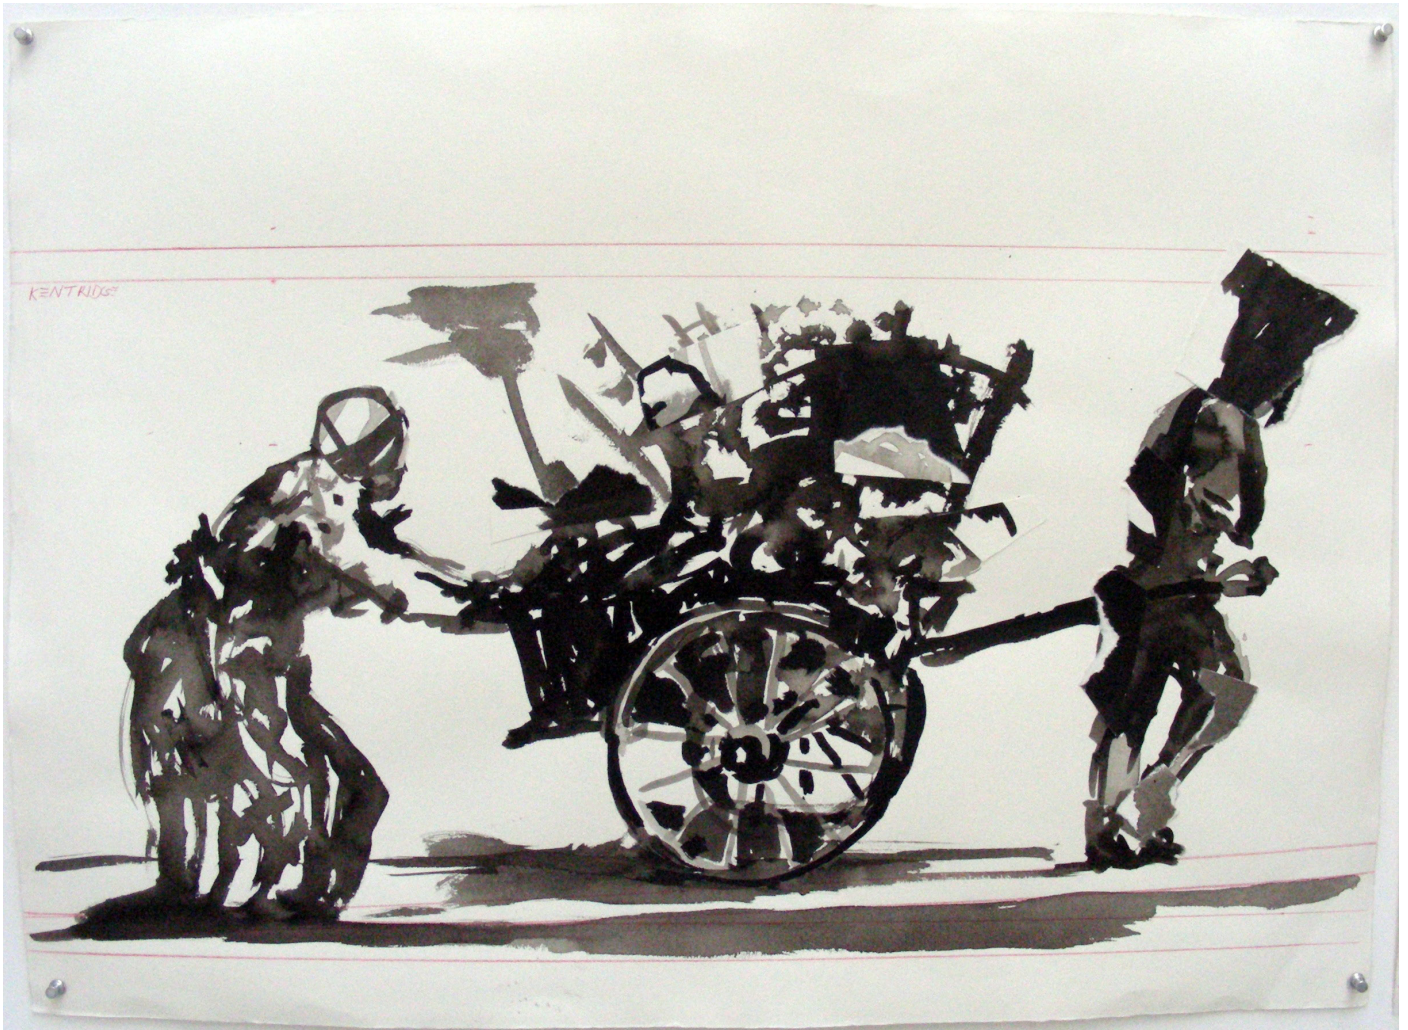

LORENA RUIZ DE VILLA

CONTEMPORARY ART

WILLIAM KENTRIDGE

*Sketches for mosaics (#5), 2010*

Indian ink on paper

74x94x6 cm (framed)

57x79cm (unframed)

signed upper left