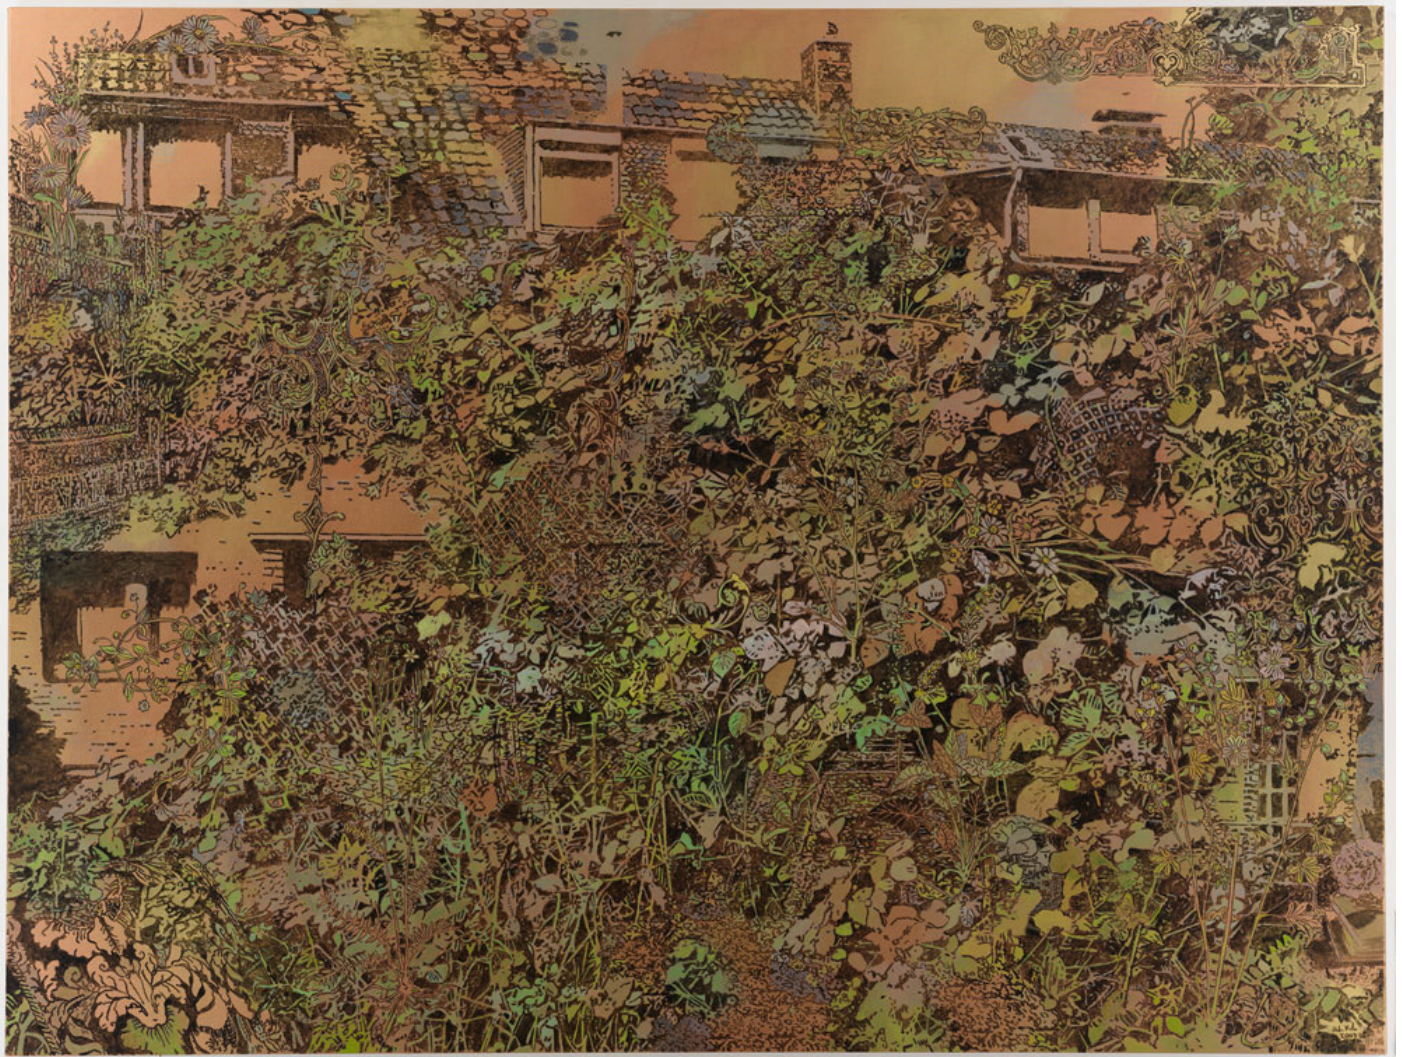

LORENA RUIZ DE VILLA

CONTEMPORARY ART

STEFAN KÜRTEEN

Windowsill

2007

Oil and pigment on canvas

190 x 250 cm.

Signed and dated on the back