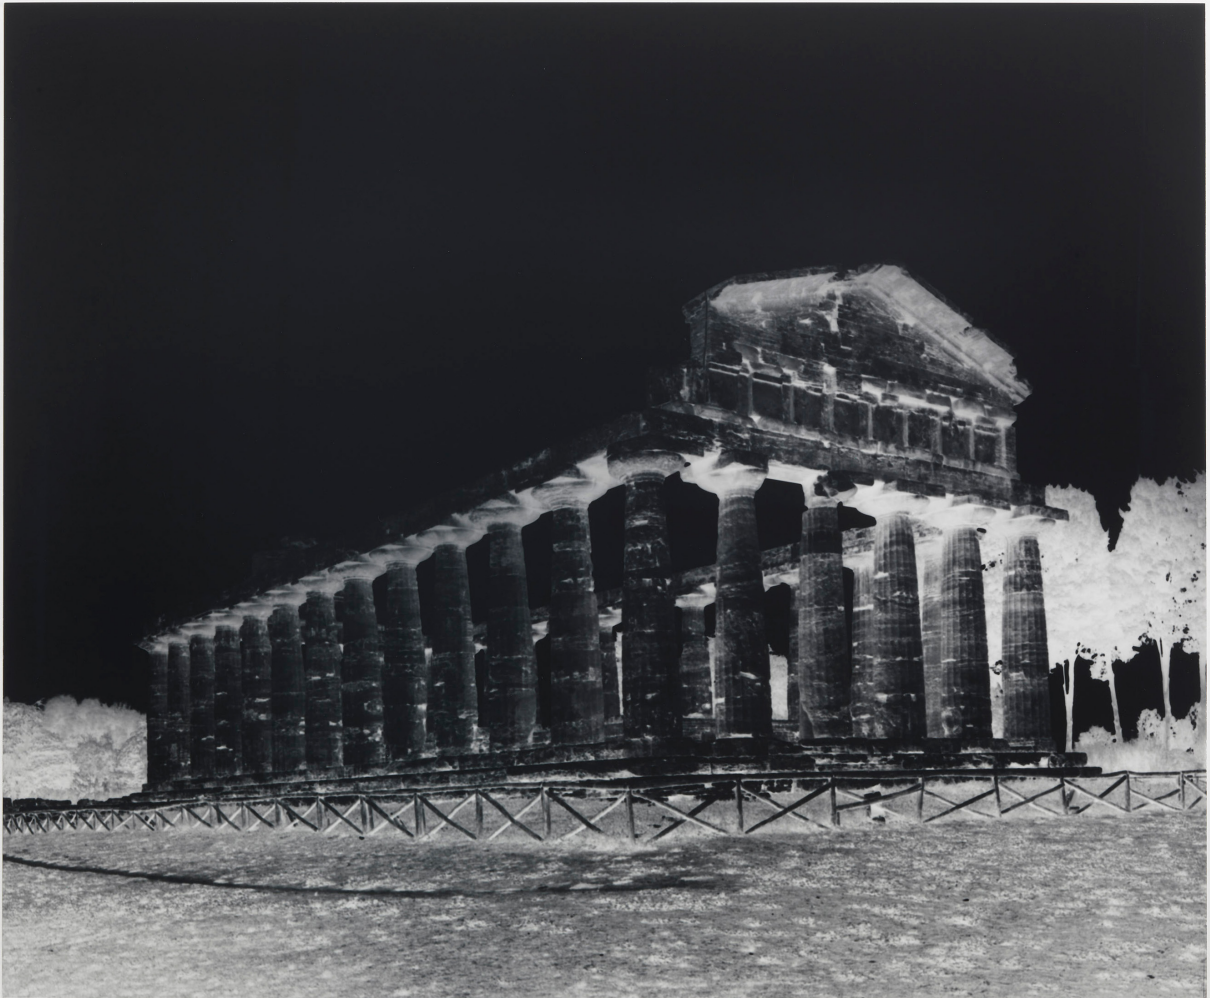

LORENA RUIZ DE VILLA

CONTEMPORARY ART

VERA LUTTER

Temple of Athena, Paestum: October 5, 2015

unique silver gelatin print

63,5 x 73 cm – framed