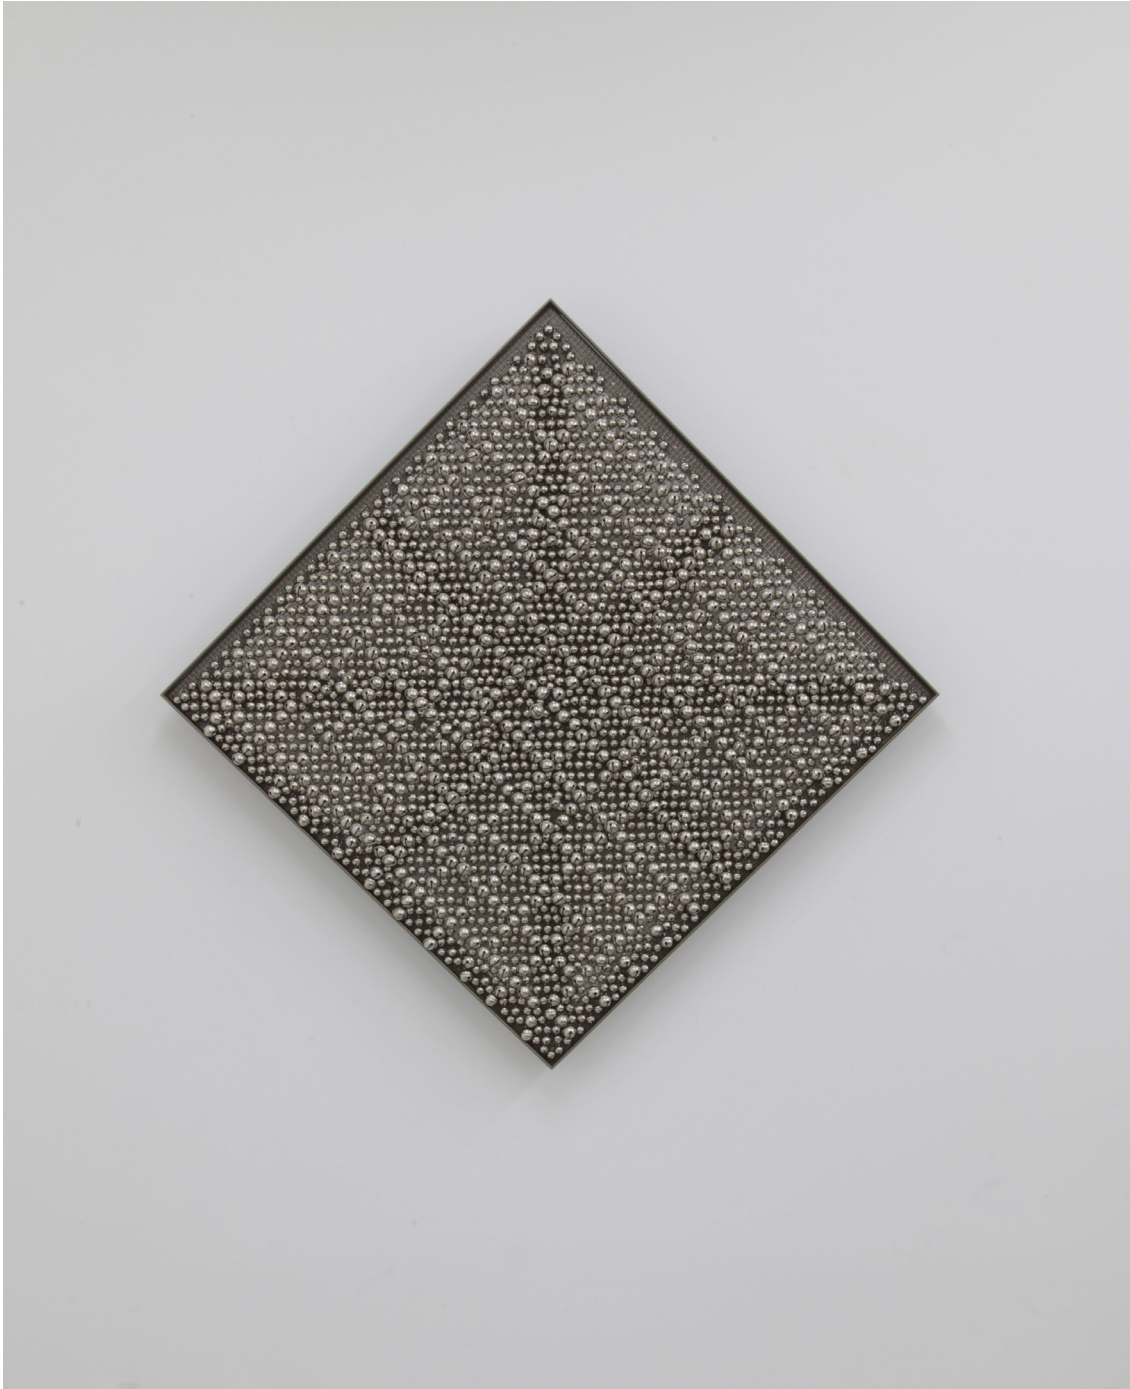

LORENA RUIZ DE VILLA

CONTEMPORARY ART

HAEGUE YANG

*Sonic Rotating Geometry Type F - Nickel Plated #32, 2014*

Steel sheet, powder coating, ball bearings, metal grid, nickel plated bells, metal rings

100 x 100 x 8 cm